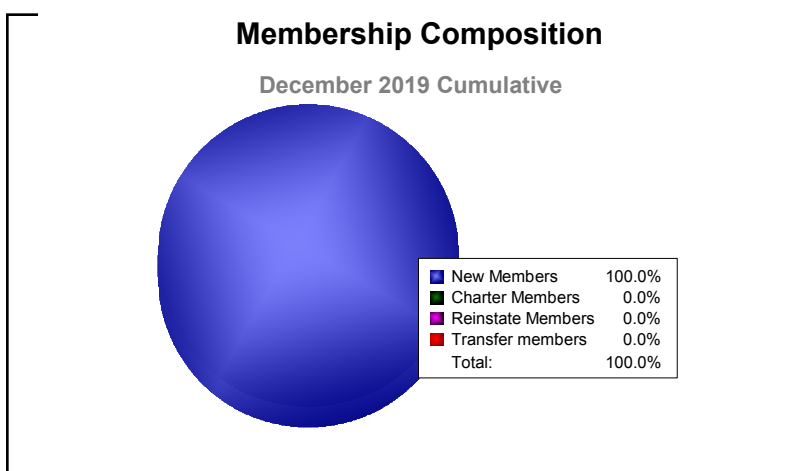

Year	New Clubs	Dropped Clubs	Gain/ Loss Clubs	New Members	Charter Members	Reinstate Members	Transfer Members	Total Member Added	Total Members Dropped	Gain/ Loss Members
2015-2016	0	0	0	1	0	0	0	1	-4	-3
2016-2017	0	0	0	2	0	0	0	2	-6	-4
2017-2018	0	0	0	6	0	0	0	6	-5	1
2018-2019	0	0	0	1	0	0	2	3	-7	-4
2019-2020	0	0	0	3	0	0	0	3	0	3
<b>Average</b>	<b>0</b>	<b>0</b>	<b>0</b>	<b>3</b>	<b>0</b>	<b>0</b>	<b>0</b>	<b>3</b>	<b>-4</b>	<b>-1</b>

Year	New Clubs	Dropped Clubs	Gain/ Loss Clubs	New Members	Charter Members	Reinstate Members	Transfer Members	Total Member Added	Total Members Dropped	Gain/ Loss Members
2015-2016	1	-1	0	79	21	2	2	104	-146	-42
2016-2017	0	-2	-2	102	0	10	3	115	-175	-60
2017-2018	0	-1	-1	91	0	9	6	106	-141	-35
2018-2019	0	-1	-1	93	0	9	6	108	-146	-38
2019-2020	0	-1	-1	38	2	9	1	50	-57	-7
<b>Average</b>	<b>0</b>	<b>-1</b>	<b>-1</b>	<b>81</b>	<b>5</b>	<b>8</b>	<b>4</b>	<b>97</b>	<b>-133</b>	<b>-36</b>