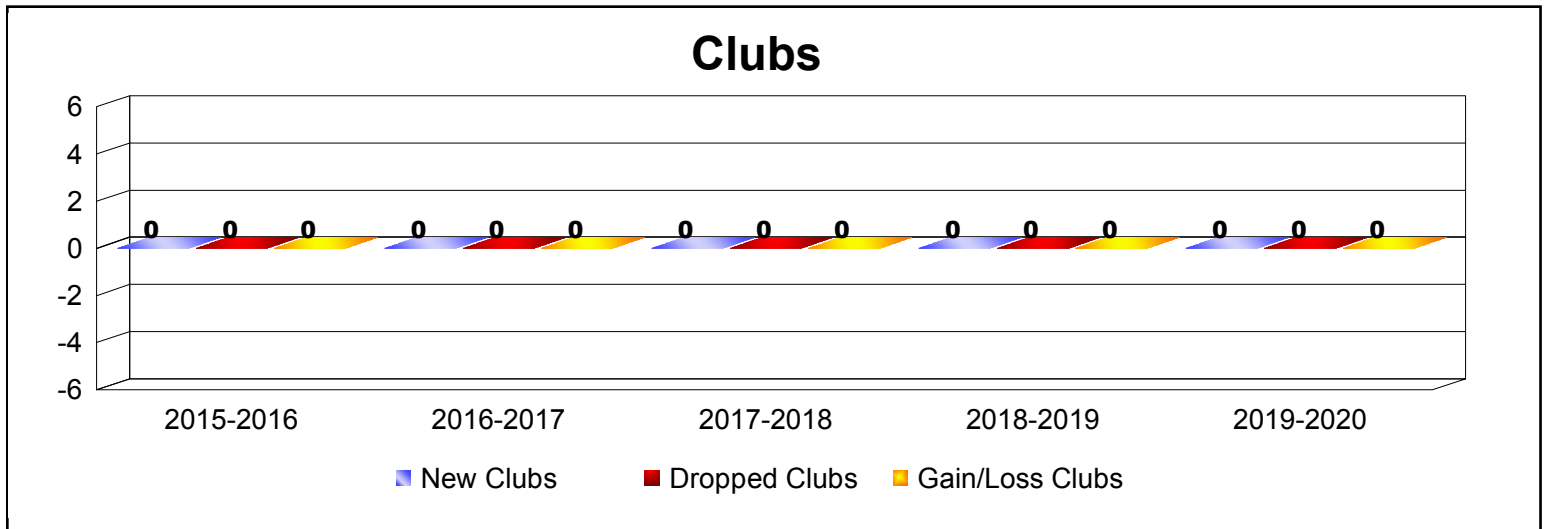

Year	New Clubs	Dropped Clubs	Gain/ Loss Clubs	New Members	Charter Members	Reinstate Members	Transfer Members	Total Member Added	Total Members Dropped	Gain/ Loss Members
2015-2016	0	0	0	1	0	0	0	1	-4	-3
2016-2017	0	0	0	2	0	0	0	2	-6	-4
2017-2018	0	0	0	6	0	0	0	6	-5	1
2018-2019	0	0	0	1	0	0	2	3	-7	-4
2019-2020	0	0	0	3	0	0	0	3	0	3
<b>Average</b>	<b>0</b>	<b>0</b>	<b>0</b>	<b>3</b>	<b>0</b>	<b>0</b>	<b>0</b>	<b>3</b>	<b>-4</b>	<b>-1</b>

Year	New Clubs	Dropped Clubs	Gain/ Loss Clubs	New Members	Charter Members	Reinstate Members	Transfer Members	Total Member Added	Total Members Dropped	Gain/ Loss Members
2015-2016	1	-1	0	79	21	2	2	104	-146	-42
2016-2017	0	-2	-2	102	0	10	3	115	-175	-60
2017-2018	0	-1	-1	91	0	9	6	106	-141	-35
2018-2019	0	-1	-1	93	0	9	6	108	-146	-38
2019-2020	0	-1	-1	38	2	9	1	50	-57	-7
<b>Average</b>	<b>0</b>	<b>-1</b>	<b>-1</b>	<b>81</b>	<b>5</b>	<b>8</b>	<b>4</b>	<b>97</b>	<b>-133</b>	<b>-36</b>