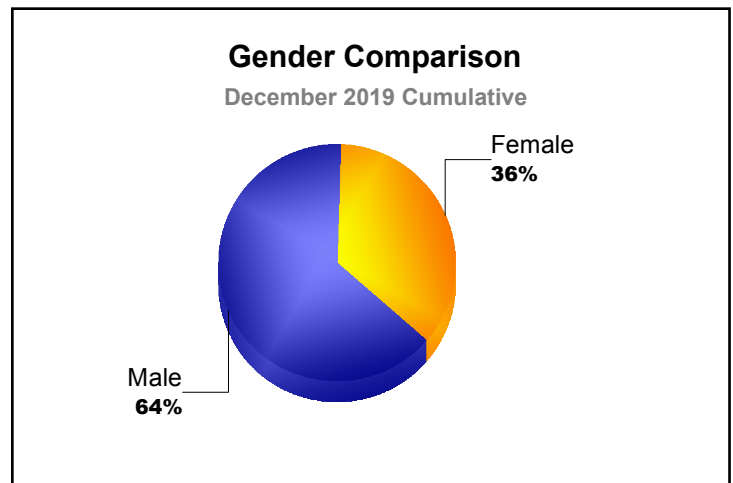

Year	New Clubs	Dropped Clubs	Gain/ Loss Clubs	New Members	Charter Members	Reinstate Members	Transfer Members	Total Member Added	Total Members Dropped	Gain/ Loss Members
2015-2016	0	0	0	1	0	0	0	1	-4	-3
2016-2017	0	0	0	2	0	0	0	2	-6	-4
2017-2018	0	0	0	6	0	0	0	6	-5	1
2018-2019	0	0	0	1	0	0	2	3	-7	-4
2019-2020	0	0	0	3	0	0	0	3	0	3
<b>Average</b>	<b>0</b>	<b>0</b>	<b>0</b>	<b>3</b>	<b>0</b>	<b>0</b>	<b>0</b>	<b>3</b>	<b>-4</b>	<b>-1</b>