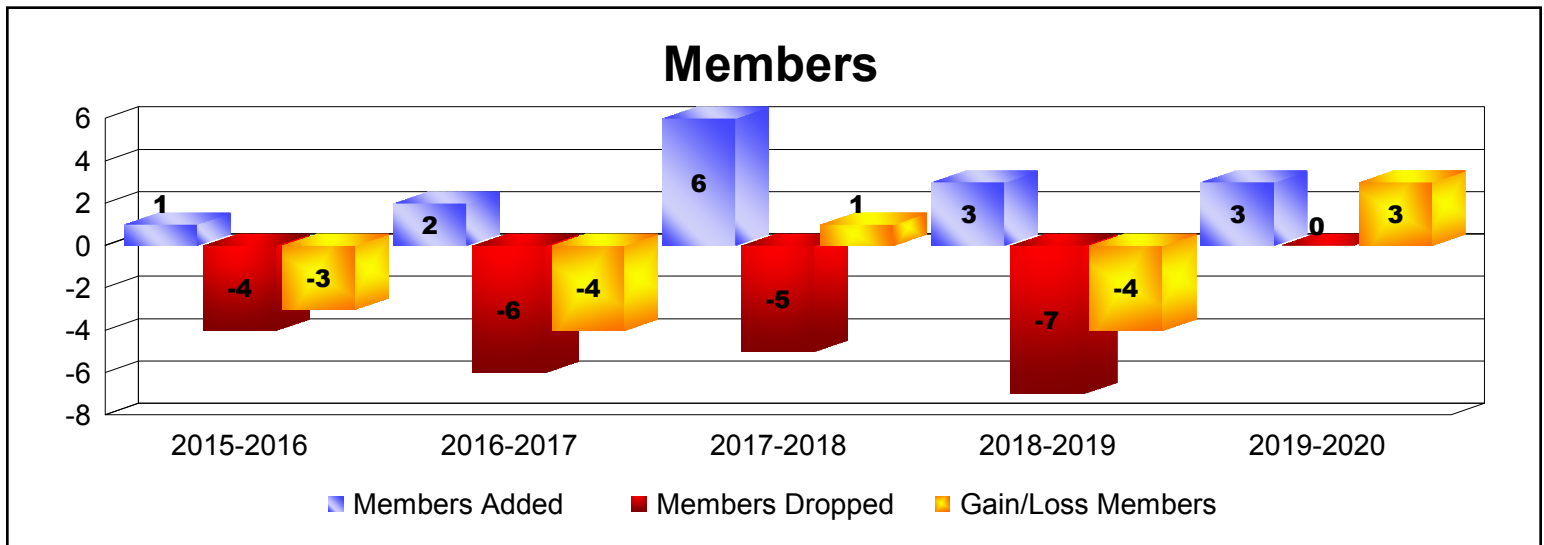

Year	New Clubs	Dropped Clubs	Gain/ Loss Clubs	New Members	Charter Members	Reinstate Members	Transfer Members	Total Member Added	Total Members Dropped	Gain/ Loss Members
2015-2016	0	0	0	1	0	0	0	1	-4	-3
2016-2017	0	0	0	2	0	0	0	2	-6	-4
2017-2018	0	0	0	6	0	0	0	6	-5	1
2018-2019	0	0	0	1	0	0	2	3	-7	-4
2019-2020	0	0	0	3	0	0	0	3	0	3
<b>Average</b>	<b>0</b>	<b>0</b>	<b>0</b>	<b>3</b>	<b>0</b>	<b>0</b>	<b>0</b>	<b>3</b>	<b>-4</b>	<b>-1</b>

Year	New Clubs	Dropped Clubs	Gain/ Loss Clubs	New Members	Charter Members	Reinstate Members	Transfer Members	Total Member Added	Total Members Dropped	Gain/ Loss Members
2015-2016	1	-1	0	79	21	2	2	104	-146	-42
2016-2017	0	-2	-2	102	0	10	3	115	-175	-60
2017-2018	0	-1	-1	91	0	9	6	106	-141	-35
2018-2019	0	-1	-1	93	0	9	6	108	-146	-38
2019-2020	0	-1	-1	38	2	9	1	50	-57	-7
<b>Average</b>	<b>0</b>	<b>-1</b>	<b>-1</b>	<b>81</b>	<b>5</b>	<b>8</b>	<b>4</b>	<b>97</b>	<b>-133</b>	<b>-36</b>